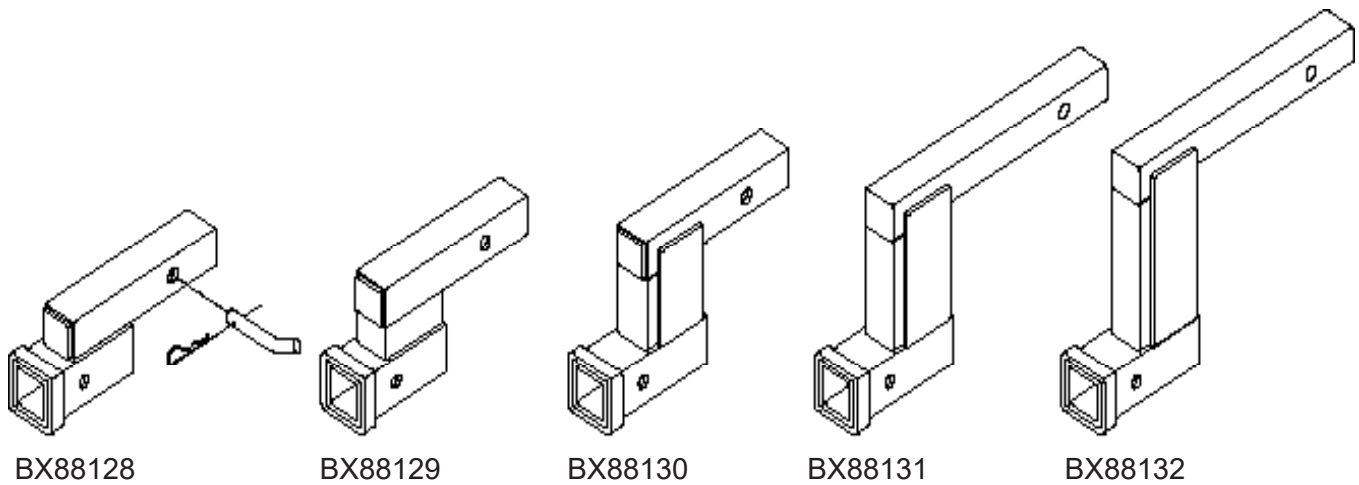

**Installation Instructions**  
**BX88128, BX88129, BX88130, BX88131, BX88132**

<i>Serial No.</i>
-------------------

Drop Receiver towing capacity are rated for 5,000 lbs.

**Note: Intended to be used for Flat Towing.**

1. Slide the drop receiver into the receiver hitch, insert 5/8" pin through receiver, and insert clip into pin.

**Parts List**

Ref. No.	Qty.	Part No.	Description
1	1	61-5350 .....	Weldment, 2 Inch Drop Receiver
2	1	61-5351 .....	Weldment, 4 Inch Drop Receiver
3	1	61-5352 .....	Weldment, 6 Inch Drop Receiver
4	1	61-5353 .....	Weldment, 8 Inch Drop Receiver
5	1	61-5354 .....	Weldment, 10 Inch Drop Receiver
6	1	200-1483 .....	Pin, 5/8 x 3 Effective w/ Clip