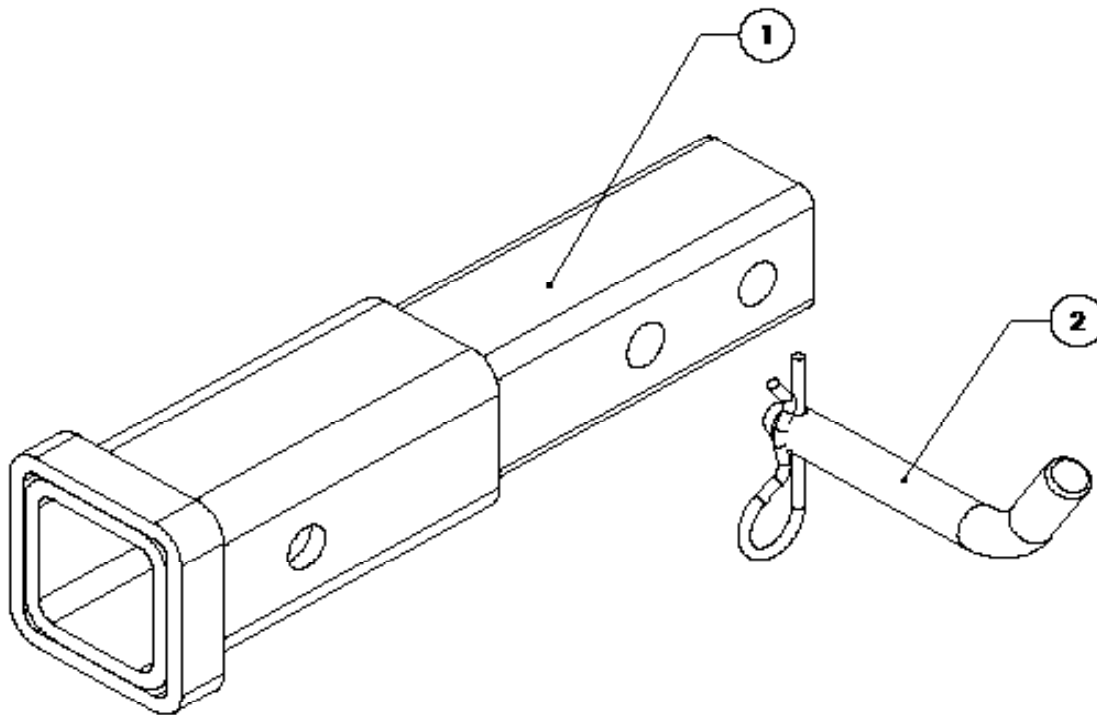

BLUE OX®

BX88265

6" Class IV Receiver Extension Installation Instructions

1. Slide the receiver extension into the receiver hitch and pin it in place with the 5/8" pin and clip provided. *Maximum 10,000 lbs towing capacity.

Note: Intended to be used for Flat Towing.

Parts List

Ref. No.	Qty.	Part No.	Description
1	1	61-6928	Weldment, 6" Receiver Extension, BX88265
2	1	200-1483	Pin, 5/8 X 3 Eff. w/ clip

© 2011 Blue Ox
 One Mill Road, Industrial Park
 Pender, Nebraska 68047
 Phone: (402) 385-3051
 Fax: (402) 385-3360
 www.blueox.com