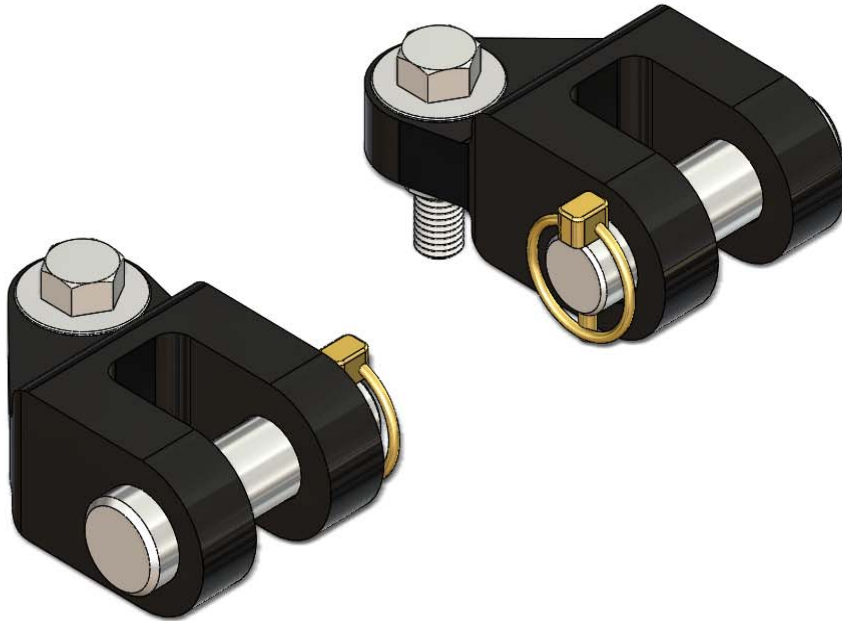

BX88296

7/8" Off Road Adapters Installation Instructions

Serial Number

When using a Blue Ox adapter to flat tow a vehicle by the aftermarket bumper, it is the customer's responsibility to contact the bumper manufacturer and verify that the vehicle can be towed by the aftermarket bumper.

1. Using a 3/4" socket and wrench, remove the existing 1/2"-13 bolt and 1/2"-13 jam nut from the tow bar leg. Remove the existing lug and washers from the tow bar leg. Do this on both tow bar legs.

2. Install the offset double lug onto the tow bar leg with the new washers, 1/2"-13 x 2" bolt and 1/2"-13 jam nut provided. Tighten the bolt until the lug is tight against the washers, but can still freely move side to side. Do this on both tow bar legs.

**BX88296
7/8" Off Road Adapters
Installation Instructions**

<p>Tools Required</p> <p>3/4" Socket 3/4" Wrench</p>

Item No.	Part No.	Description	Qty.
1.....	102-7469	7/8" Offset Double Lug	2
2.....	107-3619	1/8" Bushing	2
3.....	201-0645	1/2"-13 x 2" Hex Head Bolt, Short Thread	2
4.....	202-0143	1/2"-13 Essna Jam Nut, ZP	2
5.....	229-0829	3/16" x 1-1/4" Linch Pin	2
6.....	229-0937	7/8" Dia x 2-11/16" Eff. Pin, ZP	2
7.....	290-0381	Washer, .523 ID x 1.363 OD.....	4

Note: If the bumper attachment plate is 7/8" thick use the supplied 1/8" spacer between the plate and lug.

CUSTOMER SERVICE COMMITMENT

Blue Ox® is committed to providing you with exceptional customer care throughout your lifetime with our products. Our team is here to assist you with any questions you may have regarding the performance of your product. Simply call (402) 385-3051 and you can speak with our technical service team.