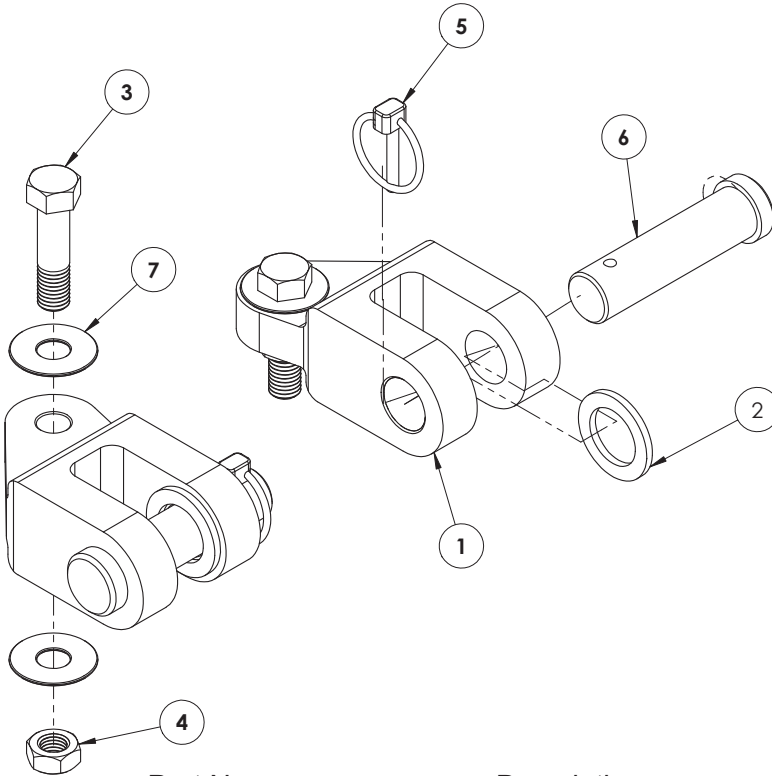

BX88296

7/8" Off Road Adapters Installation Instructions

Serial Number

When using a Blue Ox adapter to flat tow a vehicle by the aftermarket bumper, it is the customer's responsibility to contact the bumper manufacturer and verify that the vehicle can be towed by the aftermarket bumper.

1. Using a 3/4" socket and wrench, remove the existing 1/2"-13 bolt and 1/2"-13 jam nut from the tow bar leg. Remove the existing lug and washers from the tow bar leg. Do this on both tow bar legs.

2. Install the offset double lug onto the tow bar leg with the new washers, 1/2"-13 x 2" bolt and 1/2"-13 jam nut provided. Tighten the bolt until the lug is tight against the washers, but can still freely move side to side. Do this on both tow bar legs.

**BX88296
7/8" Off Road Adapters
Installation Instructions**

<p>Tools Required</p> <p>3/4" Socket 3/4" Wrench</p>

Item No.	Part No.	Description	Qty.
1.....	102-7469	7/8" Offset Double Lug	2
2.....	107-3619	1/8" Bushing	2
3.....	201-0645	1/2"-13 x 2" Hex Head Bolt, Short Thread	2
4.....	202-0143	1/2"-13 Essna Jam Nut, ZP	2
5.....	229-0829	3/16" x 1-1/4" Linch Pin	2
6.....	229-0937	7/8" Dia x 2-11/16" Eff. Pin, ZP	2
7.....	290-0381	Washer, .523 ID x 1.363 OD.....	4

Note: If the bumper attachment plate is 7/8" thick use the supplied 1/8" spacer between the plate and lug.

CUSTOMER SERVICE COMMITMENT

Blue Ox® is committed to providing you with exceptional customer care throughout your lifetime with our products. Our team is here to assist you with any questions you may have regarding the performance of your product. Simply call (402) 385-3051 and you can speak with our technical service team.