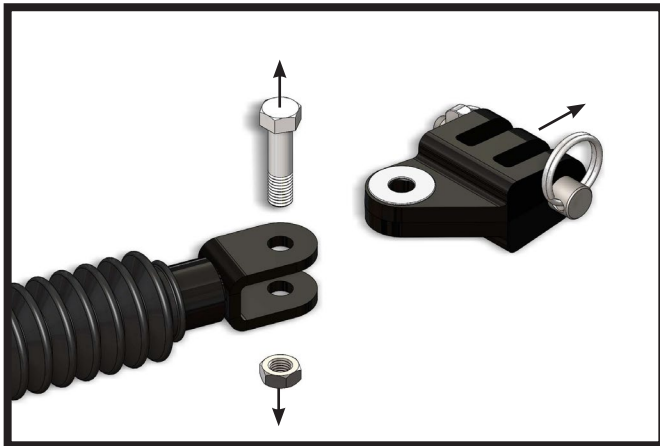

BX88296

7/8" Off Road Adapters Installation Instructions

Serial Number

When using a Blue Ox adapter to flat tow a vehicle by the aftermarket bumper, it is the customer's responsibility to contact the bumper manufacturer and verify that the vehicle can be towed by the aftermarket bumper.

1. Using a 3/4" socket and wrench, remove the existing 1/2"-13 bolt and 1/2"-13 jam nut from the tow bar leg. Remove the existing lug and washers from the tow bar leg. Do this on both tow bar legs.

2. Install the offset double lug onto the tow bar leg with the new washers, 1/2"-13 x 2" bolt and 1/2"-13 jam nut provided. Tighten the bolt until the lug is tight against the washers, but can still freely move side to side. Do this on both tow bar legs.

**BX88296
7/8" Off Road Adapters
Installation Instructions**

<p>Tools Required</p> <p>3/4" Socket 3/4" Wrench</p>

Item No.	Part No.	Description	Qty.
1.....	102-7469	7/8" Offset Double Lug	2
2.....	107-3619	1/8" Bushing	2
3.....	201-0645	1/2"-13 x 2" Hex Head Bolt, Short Thread	2
4.....	202-0143	1/2"-13 Essna Jam Nut, ZP	2
5.....	229-0829	3/16" x 1-1/4" Linch Pin	2
6.....	229-0937	7/8" Dia x 2-11/16" Eff. Pin, ZP	2
7.....	290-0381	Washer, .523 ID x 1.363 OD.....	4

Note: If the bumper attachment plate is 7/8" thick use the supplied 1/8" spacer between the plate and lug.

CUSTOMER SERVICE COMMITMENT

Blue Ox® is committed to providing you with exceptional customer care throughout your lifetime with our products. Our team is here to assist you with any questions you may have regarding the performance of your product. Simply call (402) 385-3051 and you can speak with our technical service team.